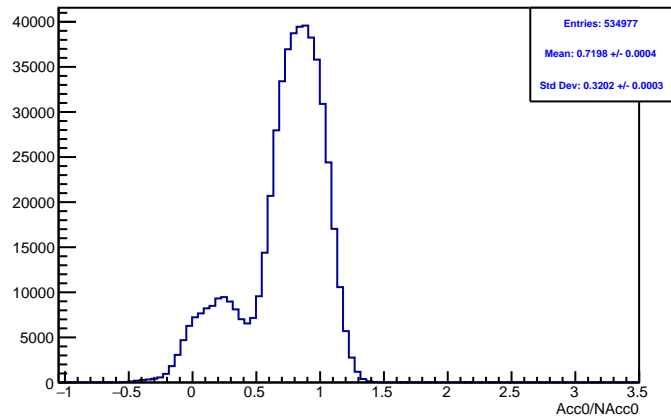

Run 4400 mpwise, acc0: All

Run 4400 mpwise, acc0: Beam OFF

Run 4400 mpwise, acc0: Beam ON, Laser ON

Run 4400 mpwise, acc0: Beam ON, Laser OFF