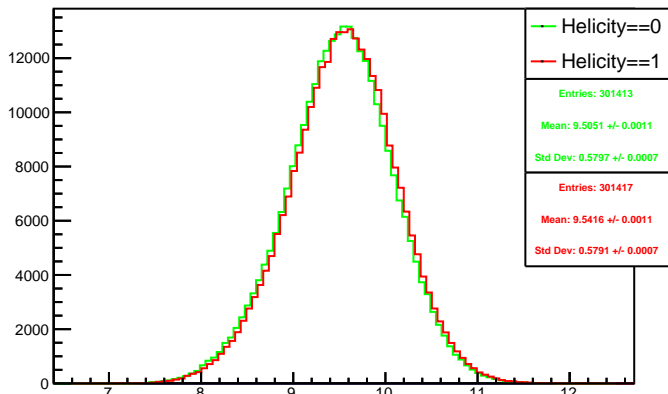

Run 4400 mpwise, acc0: All

Run 4400 mpwise, acc0: Beam OFF

Run 4400 mpwise, acc0: Beam ON, Laser ON

Run 4400 mpwise, acc0: Beam ON, Laser OFF