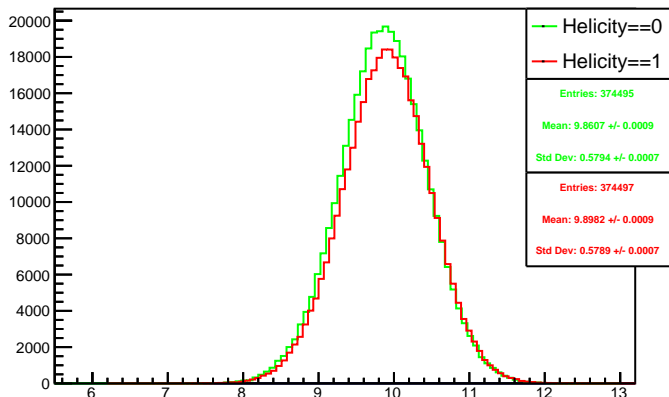

Run 4401 mpwise, acc0: All

Run 4401 mpwise, acc0: Beam OFF

Run 4401 mpwise, acc0: Beam ON, Laser ON

Run 4401 mpwise, acc0: Beam ON, Laser OFF