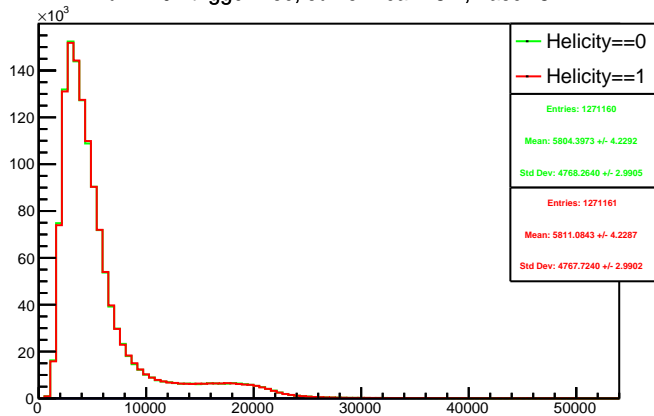

Run 4401 triggerwise, sums: All

Run 4401 triggerwise, sums: Beam OFF

Run 4401 triggerwise, sums: Beam ON, Laser ON

Run 4401 triggerwise, sums: Beam ON, Laser OFF