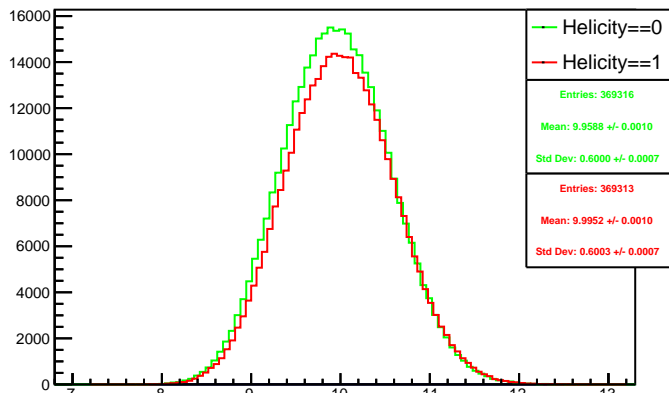

Run 4402 mpwise, acc0: All

Run 4402 mpwise, acc0: Beam OFF

Run 4402 mpwise, acc0: Beam ON, Laser ON

Run 4402 mpwise, acc0: Beam ON, Laser OFF