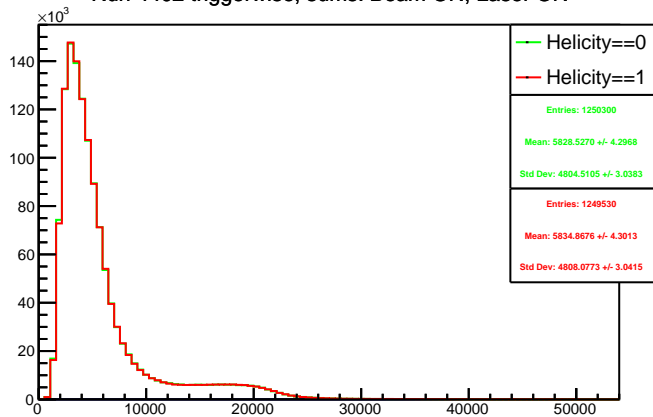

Run 4402 triggerwise, sums: All

Run 4402 triggerwise, sums: Beam OFF

Run 4402 triggerwise, sums: Beam ON, Laser ON

Run 4402 triggerwise, sums: Beam ON, Laser OFF