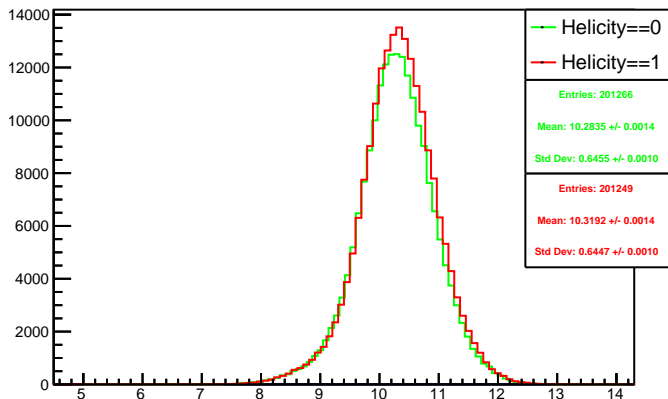

Run 4403 mpwise, acc0: All

Run 4403 mpwise, acc0: Beam OFF

Run 4403 mpwise, acc0: Beam ON, Laser ON

Run 4403 mpwise, acc0: Beam ON, Laser OFF