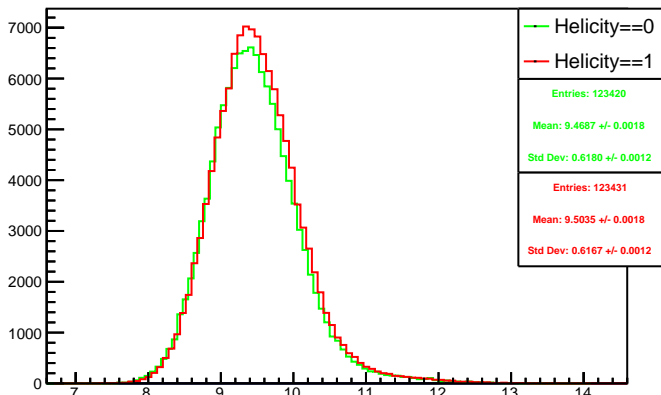

Run 4412 mpwise, acc0: All

Run 4412 mpwise, acc0: Beam OFF

Run 4412 mpwise, acc0: Beam ON, Laser ON

Run 4412 mpwise, acc0: Beam ON, Laser OFF