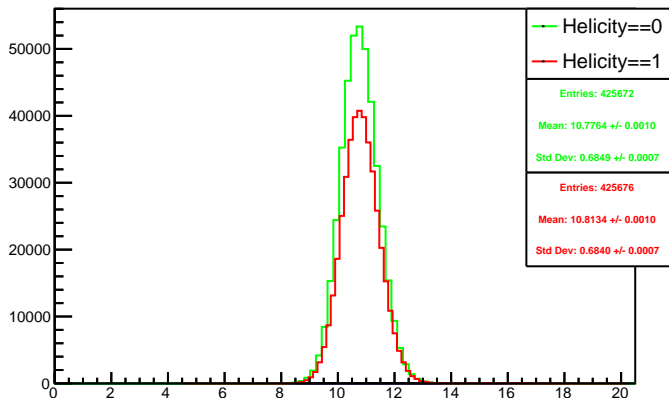

Run 4430 mpwise, acc0: All

Run 4430 mpwise, acc0: Beam OFF

Run 4430 mpwise, acc0: Beam ON, Laser ON

Run 4430 mpwise, acc0: Beam ON, Laser OFF