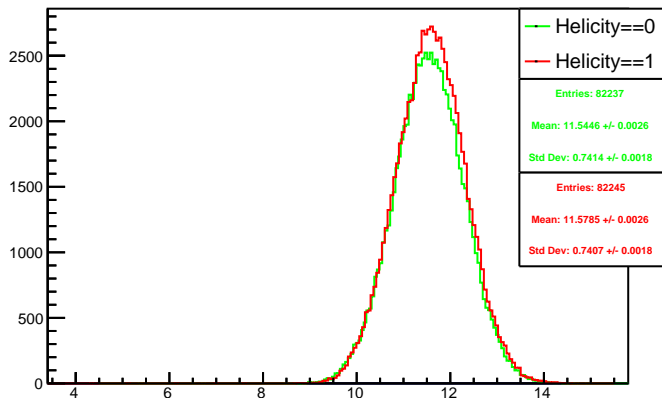

Run 4435 mpwise, acc0: All

Run 4435 mpwise, acc0: Beam OFF

Run 4435 mpwise, acc0: Beam ON, Laser ON

Run 4435 mpwise, acc0: Beam ON, Laser OFF