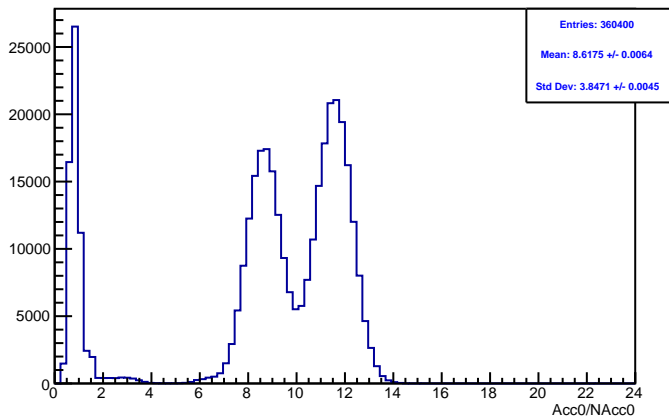

Run 4435 mpwise, acc0: All

Run 4435 mpwise, acc0: Beam OFF

Run 4435 mpwise, acc0: Beam ON, Laser ON

Run 4435 mpwise, acc0: Beam ON, Laser OFF