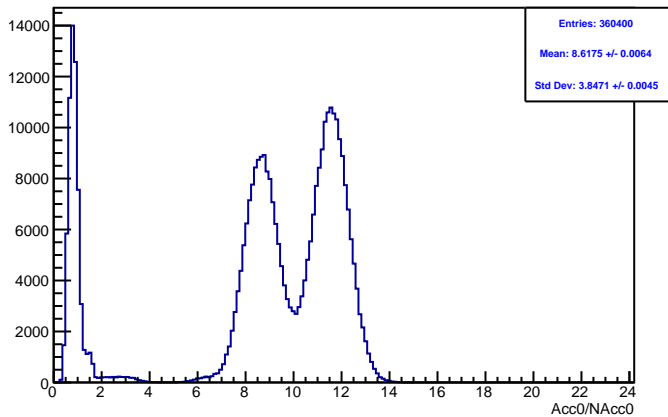

Run 4435 mpwise, acc0: All

Run 4435 mpwise, acc0: Beam OFF

Run 4435 mpwise, acc0: Beam ON, Laser ON

Run 4435 mpwise, acc0: Beam ON, Laser OFF