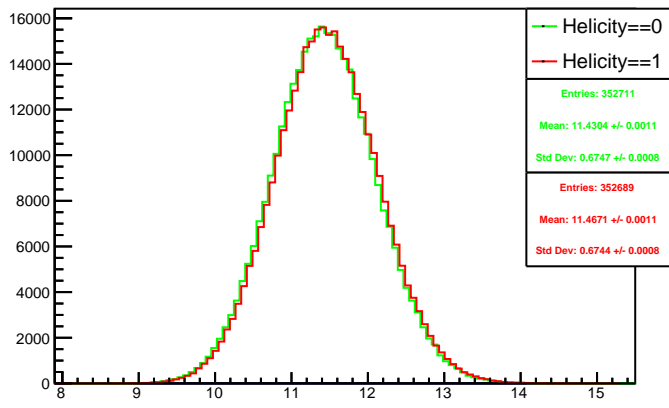

Run 4438 mpwise, acc0: All

Run 4438 mpwise, acc0: Beam OFF

Run 4438 mpwise, acc0: Beam ON, Laser ON

Run 4438 mpwise, acc0: Beam ON, Laser OFF