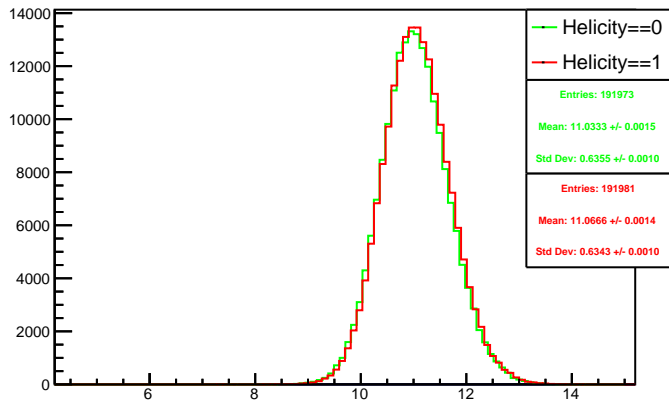

Run 4440 mpwise, acc0: All

Run 4440 mpwise, acc0: Beam OFF

Run 4440 mpwise, acc0: Beam ON, Laser ON

Run 4440 mpwise, acc0: Beam ON, Laser OFF