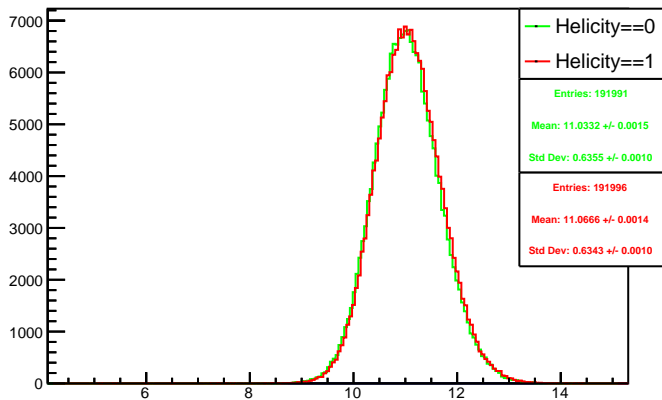

Run 4440 mpwise, acc0: All

Run 4440 mpwise, acc0: Beam OFF

Run 4440 mpwise, acc0: Beam ON, Laser ON

Run 4440 mpwise, acc0: Beam ON, Laser OFF