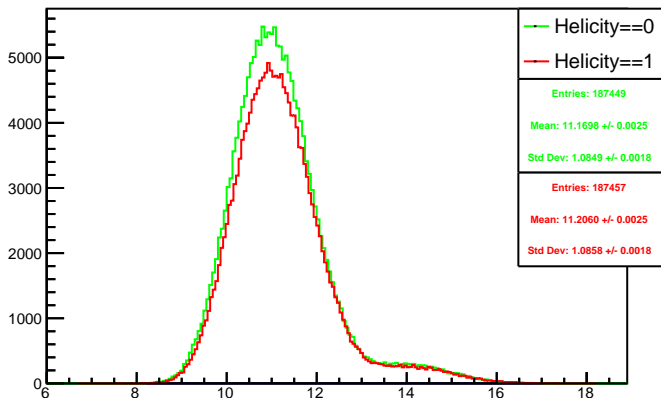

Run 4445 mpwise, acc0: All

Run 4445 mpwise, acc0: Beam OFF

Run 4445 mpwise, acc0: Beam ON, Laser ON

Run 4445 mpwise, acc0: Beam ON, Laser OFF