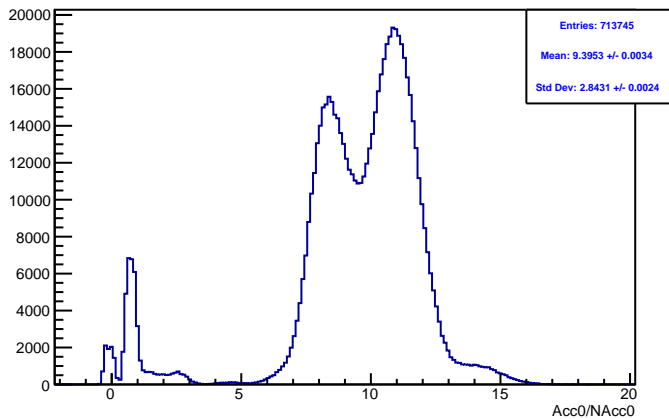

Run 4445 mpwise, acc0: All

Run 4445 mpwise, acc0: Beam OFF

Run 4445 mpwise, acc0: Beam ON, Laser ON

Run 4445 mpwise, acc0: Beam ON, Laser OFF