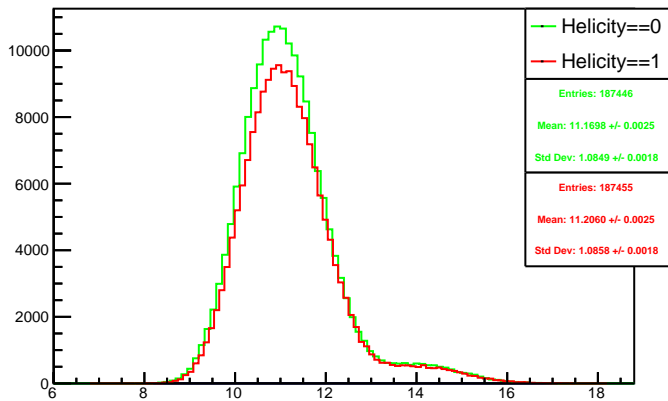

Run 4445 mpwise, acc0: All

Run 4445 mpwise, acc0: Beam OFF

Run 4445 mpwise, acc0: Beam ON, Laser ON

Run 4445 mpwise, acc0: Beam ON, Laser OFF