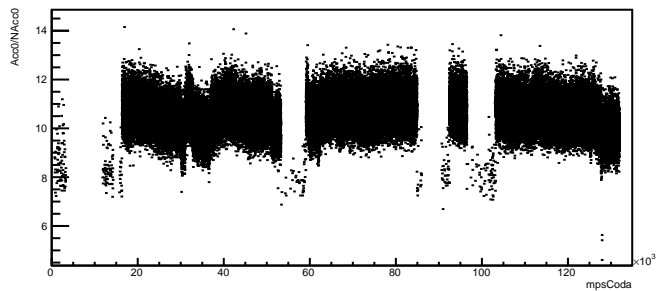

Run 4446 mpwise, Acc0/NAcc0:mpsCoda, beam ON, laser ON

Run 4446 mpwise, Acc0/NAcc0:mpsCoda, beam ON, laser OFF