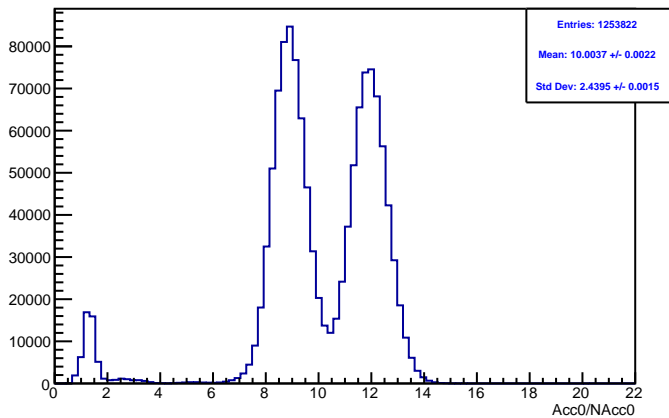

Run 4448 mpwise, acc0: All

Run 4448 mpwise, acc0: Beam OFF

Run 4448 mpwise, acc0: Beam ON, Laser ON

Run 4448 mpwise, acc0: Beam ON, Laser OFF