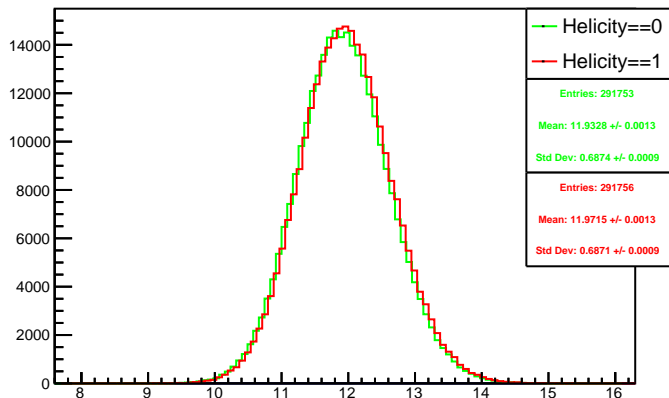

Run 4448 mpwise, acc0: All

Run 4448 mpwise, acc0: Beam OFF

Run 4448 mpwise, acc0: Beam ON, Laser ON

Run 4448 mpwise, acc0: Beam ON, Laser OFF