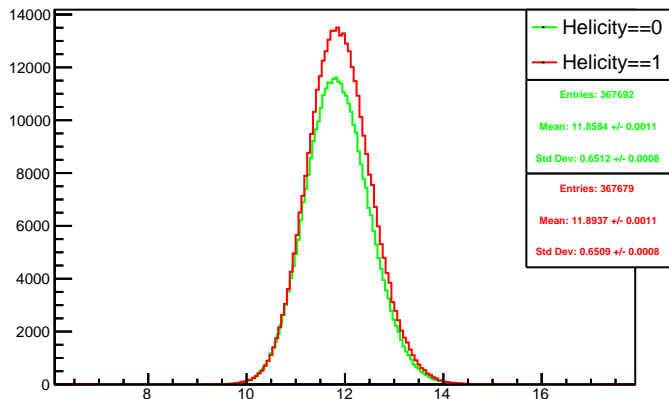

Run 4449 mpwise, acc0: All

Run 4449 mpwise, acc0: Beam OFF

Run 4449 mpwise, acc0: Beam ON, Laser ON

Run 4449 mpwise, acc0: Beam ON, Laser OFF