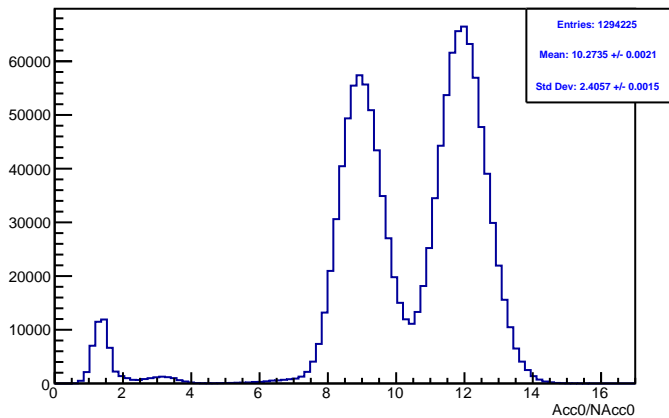

Run 4450 mpwise, acc0: All

Run 4450 mpwise, acc0: Beam OFF

Run 4450 mpwise, acc0: Beam ON, Laser ON

Run 4450 mpwise, acc0: Beam ON, Laser OFF