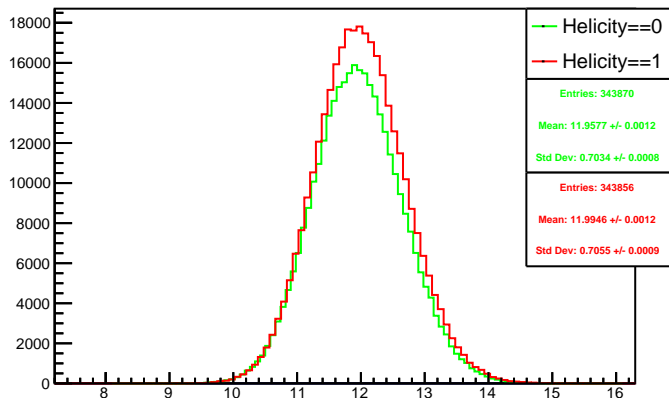

Run 4450 mpwise, acc0: All

Run 4450 mpwise, acc0: Beam OFF

Run 4450 mpwise, acc0: Beam ON, Laser ON

Run 4450 mpwise, acc0: Beam ON, Laser OFF