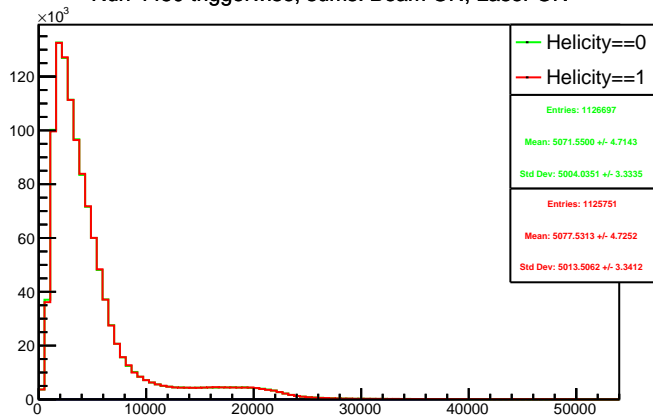

Run 4450 triggerwise, sums: All

Run 4450 triggerwise, sums: Beam OFF

Run 4450 triggerwise, sums: Beam ON, Laser ON

Run 4450 triggerwise, sums: Beam ON, Laser OFF