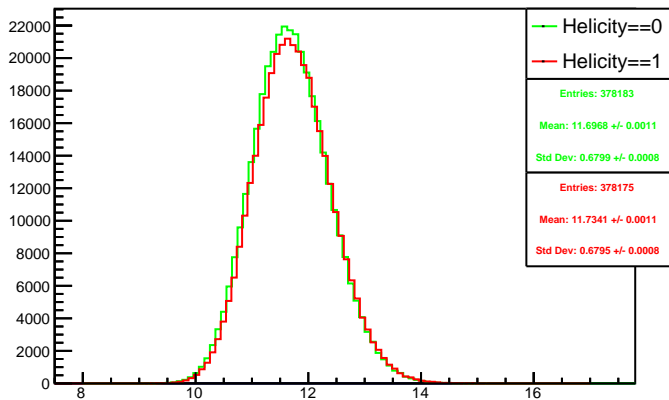

Run 4451 mpwise, acc0: All

Run 4451 mpwise, acc0: Beam OFF

Run 4451 mpwise, acc0: Beam ON, Laser ON

Run 4451 mpwise, acc0: Beam ON, Laser OFF