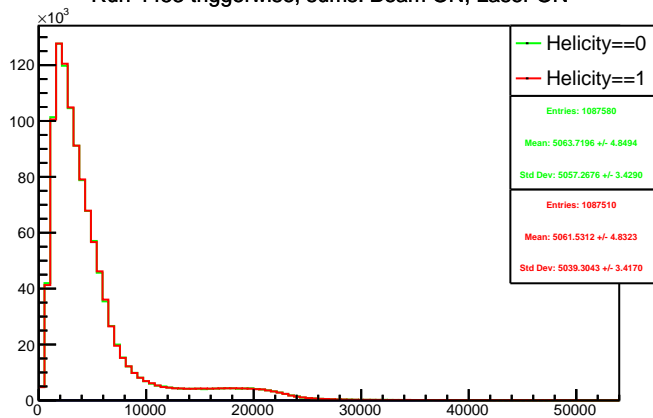

Run 4453 triggerwise, sums: All

Run 4453 triggerwise, sums: Beam OFF

Run 4453 triggerwise, sums: Beam ON, Laser ON

Run 4453 triggerwise, sums: Beam ON, Laser OFF