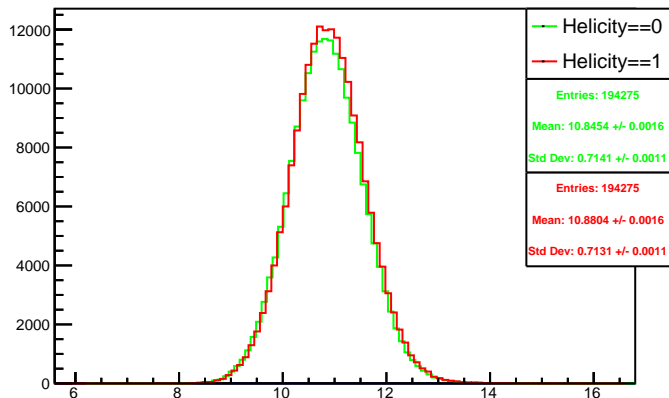

Run 4455 mpwise, acc0: All

Run 4455 mpwise, acc0: Beam OFF

Run 4455 mpwise, acc0: Beam ON, Laser ON

Run 4455 mpwise, acc0: Beam ON, Laser OFF