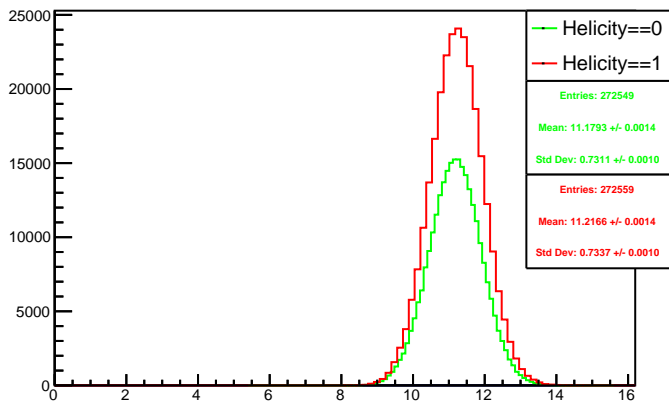

Run 4457 mpwise, acc0: All

Run 4457 mpwise, acc0: Beam OFF

Run 4457 mpwise, acc0: Beam ON, Laser ON

Run 4457 mpwise, acc0: Beam ON, Laser OFF