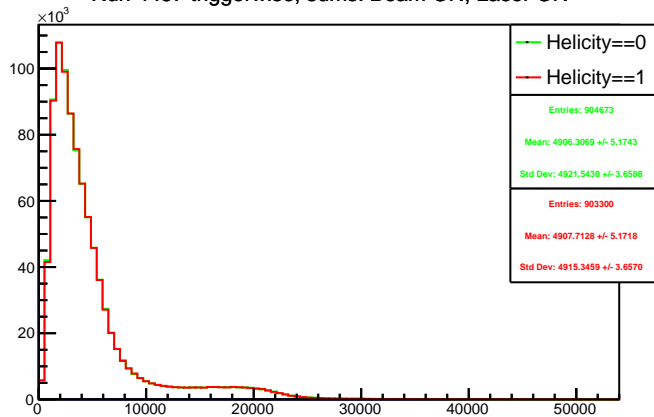

Run 4457 triggerwise, sums: All

Run 4457 triggerwise, sums: Beam OFF

Run 4457 triggerwise, sums: Beam ON, Laser ON

Run 4457 triggerwise, sums: Beam ON, Laser OFF