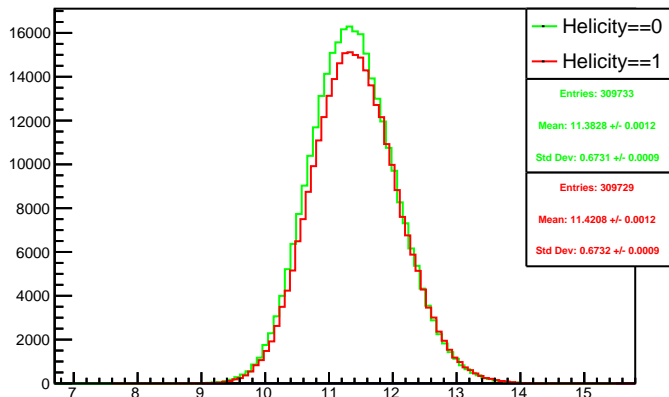

Run 4458 mpwise, acc0: All

Run 4458 mpwise, acc0: Beam OFF

Run 4458 mpwise, acc0: Beam ON, Laser ON

Run 4458 mpwise, acc0: Beam ON, Laser OFF