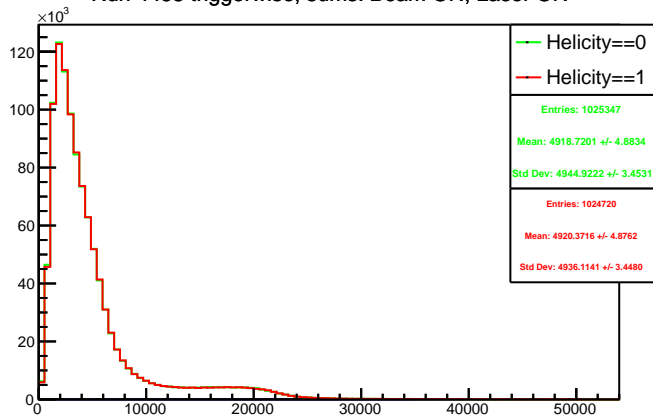

Run 4458 triggerwise, sums: All

Run 4458 triggerwise, sums: Beam OFF

Run 4458 triggerwise, sums: Beam ON, Laser ON

Run 4458 triggerwise, sums: Beam ON, Laser OFF