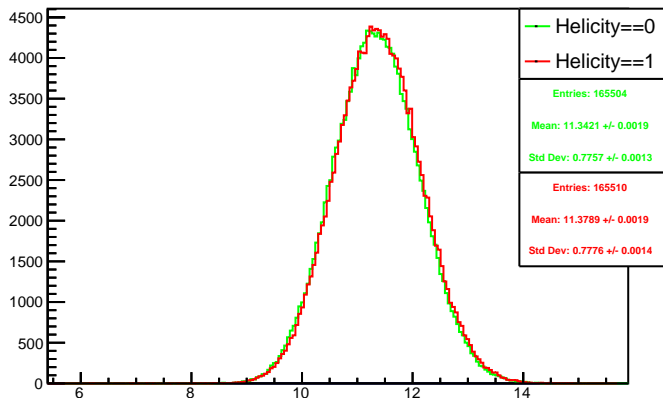

Run 4459 mpwise, acc0: All

Run 4459 mpwise, acc0: Beam OFF

Run 4459 mpwise, acc0: Beam ON, Laser ON

Run 4459 mpwise, acc0: Beam ON, Laser OFF