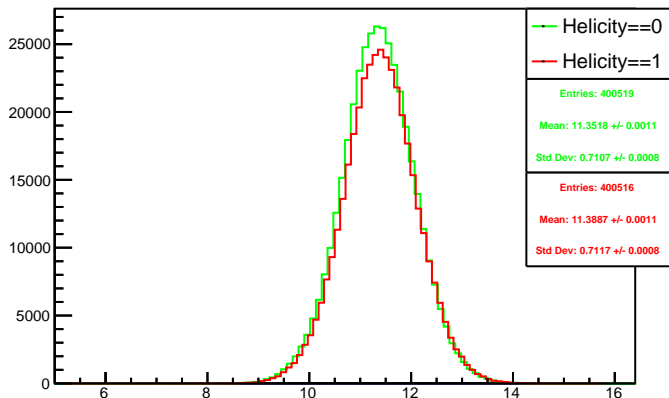

Run 4460 mpwise, acc0: All

Run 4460 mpwise, acc0: Beam OFF

Run 4460 mpwise, acc0: Beam ON, Laser ON

Run 4460 mpwise, acc0: Beam ON, Laser OFF