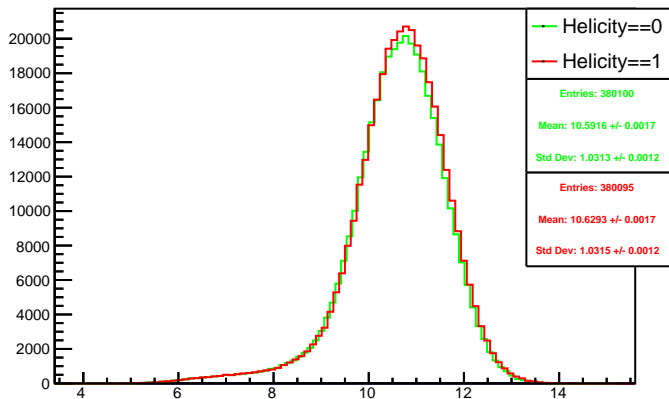

Run 4470 mpwise, acc0: All

Run 4470 mpwise, acc0: Beam OFF

Run 4470 mpwise, acc0: Beam ON, Laser ON

Run 4470 mpwise, acc0: Beam ON, Laser OFF