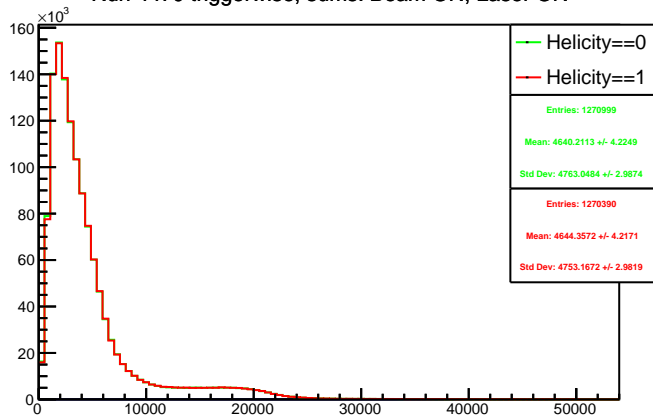

Run 4470 triggerwise, sums: All

Run 4470 triggerwise, sums: Beam OFF

Run 4470 triggerwise, sums: Beam ON, Laser ON

Run 4470 triggerwise, sums: Beam ON, Laser OFF