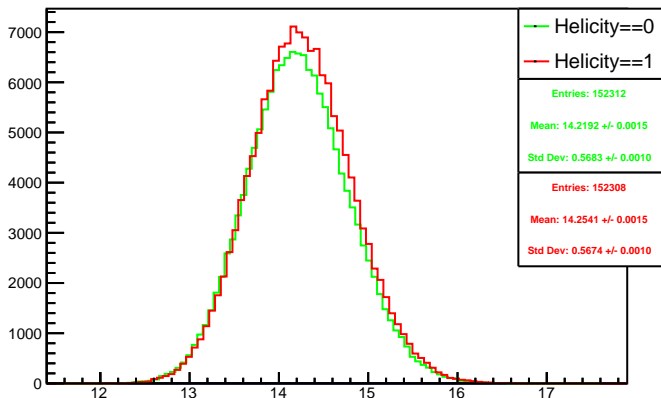

Run 4483 mpwise, acc0: All

Run 4483 mpwise, acc0: Beam OFF

Run 4483 mpwise, acc0: Beam ON, Laser ON

Run 4483 mpwise, acc0: Beam ON, Laser OFF