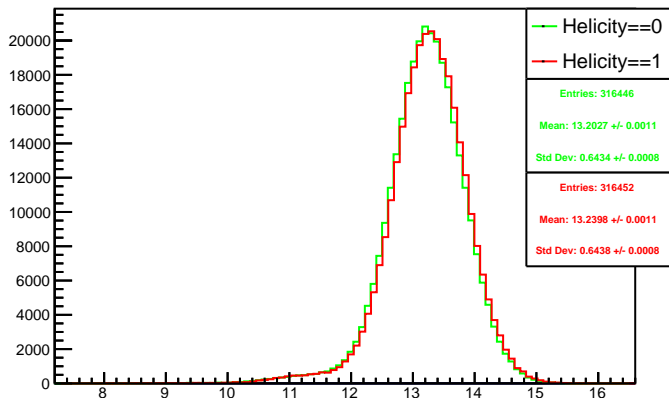

Run 4485 mpwise, acc0: All

Run 4485 mpwise, acc0: Beam OFF

Run 4485 mpwise, acc0: Beam ON, Laser ON

Run 4485 mpwise, acc0: Beam ON, Laser OFF