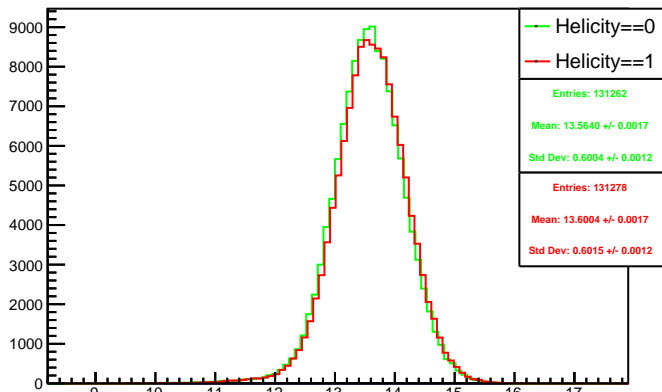

Run 4486 mpwise, acc0: All

Run 4486 mpwise, acc0: Beam OFF

Run 4486 mpwise, acc0: Beam ON, Laser ON

Run 4486 mpwise, acc0: Beam ON, Laser OFF