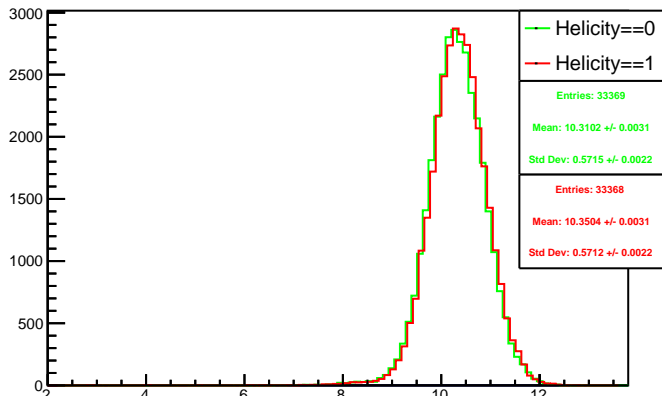

Run 4503 mpwise, acc0: All

Run 4503 mpwise, acc0: Beam OFF

Run 4503 mpwise, acc0: Beam ON, Laser ON

Run 4503 mpwise, acc0: Beam ON, Laser OFF