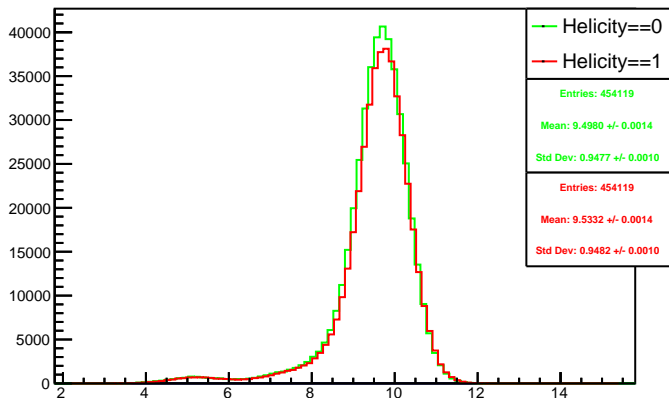

Run 4506 mpwise, acc0: All

Run 4506 mpwise, acc0: Beam OFF

Run 4506 mpwise, acc0: Beam ON, Laser ON

Run 4506 mpwise, acc0: Beam ON, Laser OFF