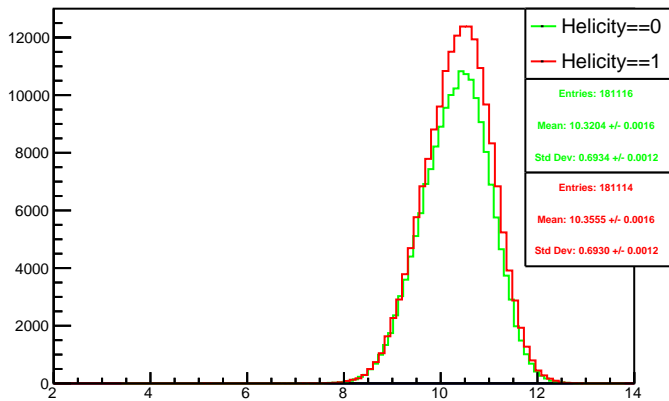

Run 4520 mpwise, acc0: All

Run 4520 mpwise, acc0: Beam OFF

Run 4520 mpwise, acc0: Beam ON, Laser ON

Run 4520 mpwise, acc0: Beam ON, Laser OFF