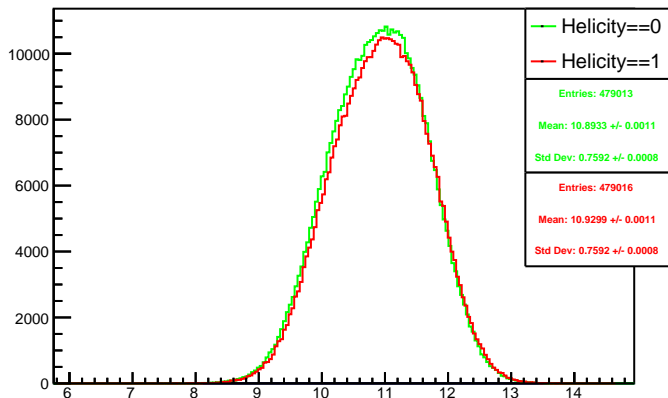

Run 4521 mpwise, acc0: All

Run 4521 mpwise, acc0: Beam OFF

Run 4521 mpwise, acc0: Beam ON, Laser ON

Run 4521 mpwise, acc0: Beam ON, Laser OFF