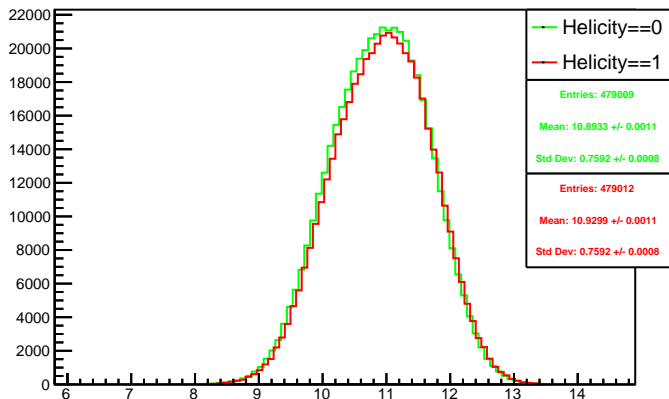

Run 4521 mpwise, acc0: All

Run 4521 mpwise, acc0: Beam OFF

Run 4521 mpwise, acc0: Beam ON, Laser ON

Run 4521 mpwise, acc0: Beam ON, Laser OFF