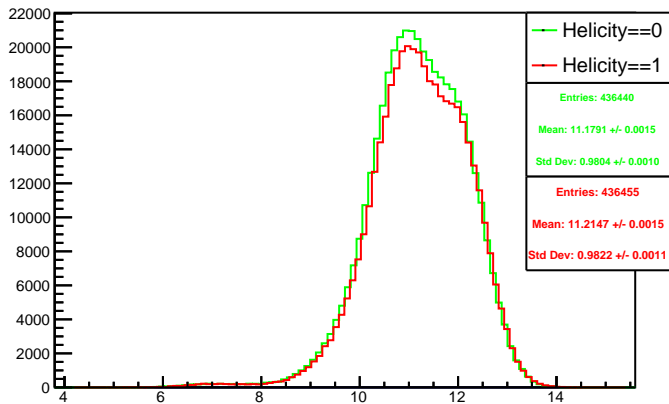

Run 4523 mpwise, acc0: All

Run 4523 mpwise, acc0: Beam OFF

Run 4523 mpwise, acc0: Beam ON, Laser ON

Run 4523 mpwise, acc0: Beam ON, Laser OFF