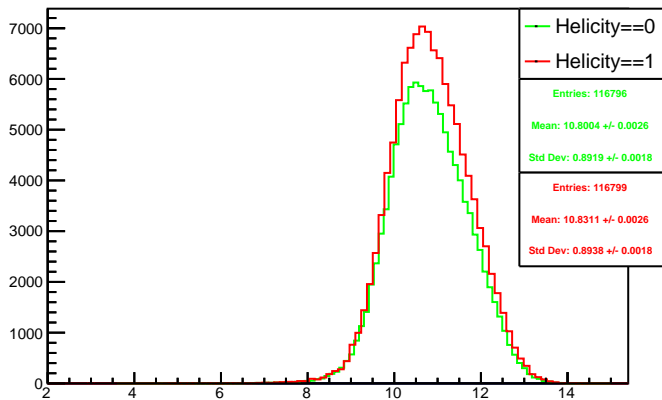

Run 4524 mpwise, acc0: All

Run 4524 mpwise, acc0: Beam OFF

Run 4524 mpwise, acc0: Beam ON, Laser ON

Run 4524 mpwise, acc0: Beam ON, Laser OFF