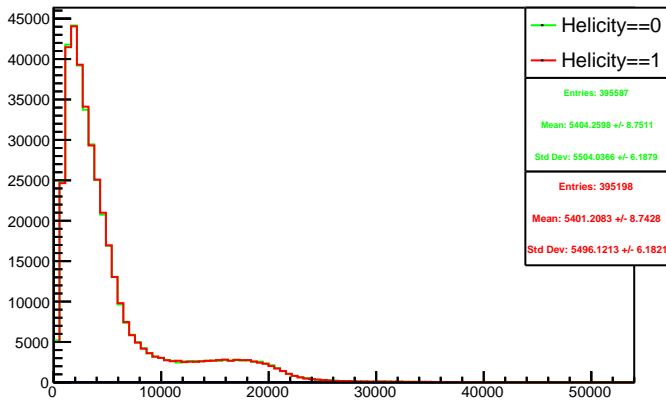

Run 4524 triggerwise, sums: All

Run 4524 triggerwise, sums: Beam OFF

Run 4524 triggerwise, sums: Beam ON, Laser ON

Run 4524 triggerwise, sums: Beam ON, Laser OFF