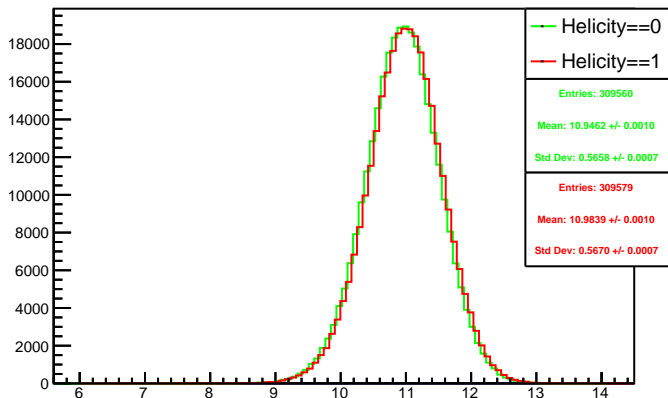

Run 4527 mpwise, acc0: All

Run 4527 mpwise, acc0: Beam OFF

Run 4527 mpwise, acc0: Beam ON, Laser ON

Run 4527 mpwise, acc0: Beam ON, Laser OFF