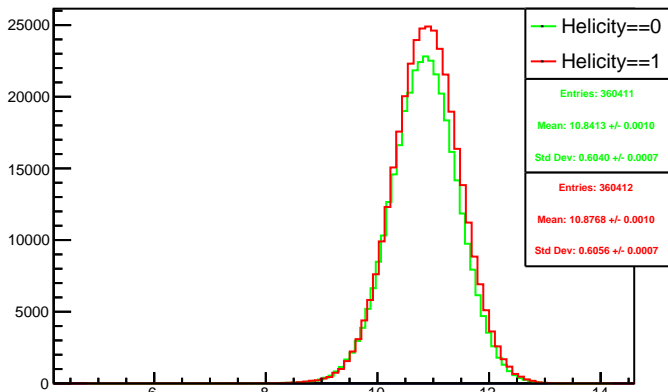

Run 4528 mpwise, acc0: All

Run 4528 mpwise, acc0: Beam OFF

Run 4528 mpwise, acc0: Beam ON, Laser ON

Run 4528 mpwise, acc0: Beam ON, Laser OFF