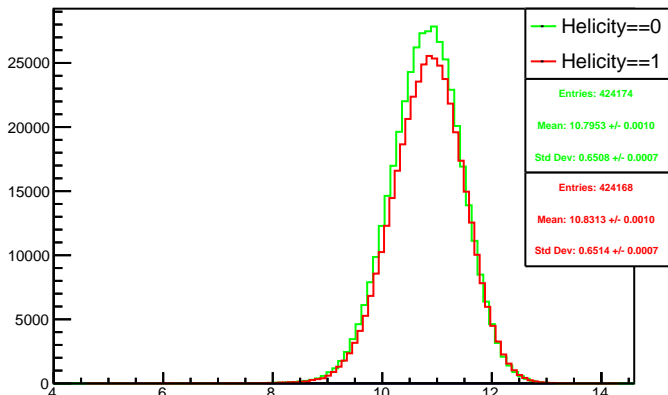

Run 4530 mpwise, acc0: All

Run 4530 mpwise, acc0: Beam OFF

Run 4530 mpwise, acc0: Beam ON, Laser ON

Run 4530 mpwise, acc0: Beam ON, Laser OFF