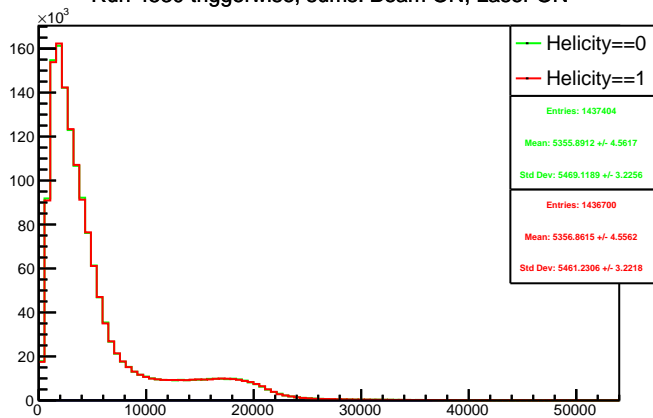

Run 4530 triggerwise, sums: All

Run 4530 triggerwise, sums: Beam OFF

Run 4530 triggerwise, sums: Beam ON, Laser ON

Run 4530 triggerwise, sums: Beam ON, Laser OFF