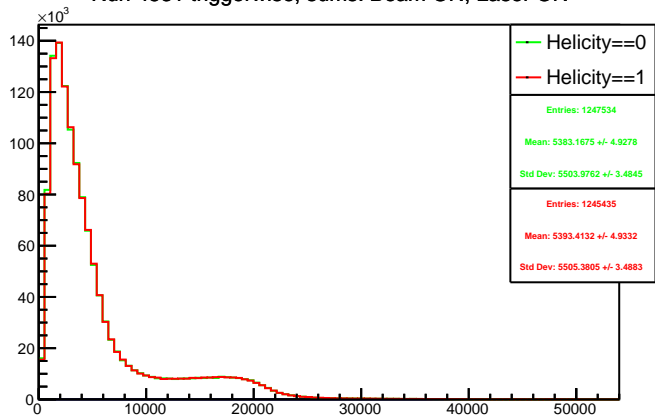

Run 4531 triggerwise, sums: All

Run 4531 triggerwise, sums: Beam OFF

Run 4531 triggerwise, sums: Beam ON, Laser ON

Run 4531 triggerwise, sums: Beam ON, Laser OFF