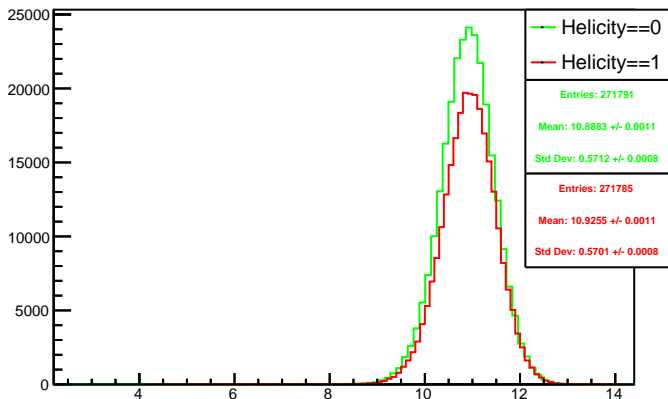

Run 4535 mpwise, acc0: All

Run 4535 mpwise, acc0: Beam OFF

Run 4535 mpwise, acc0: Beam ON, Laser ON

Run 4535 mpwise, acc0: Beam ON, Laser OFF