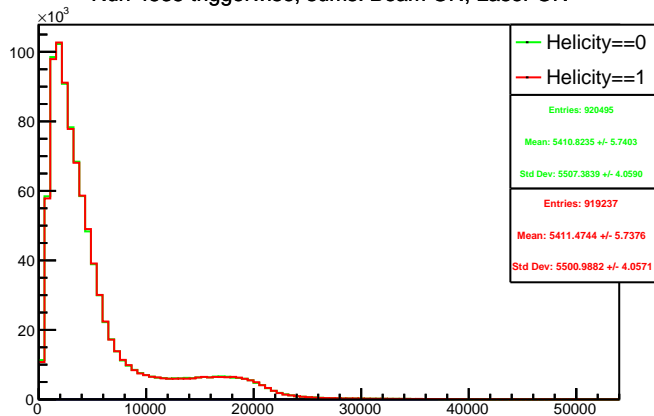

Run 4535 triggerwise, sums: All

Run 4535 triggerwise, sums: Beam OFF

Run 4535 triggerwise, sums: Beam ON, Laser ON

Run 4535 triggerwise, sums: Beam ON, Laser OFF