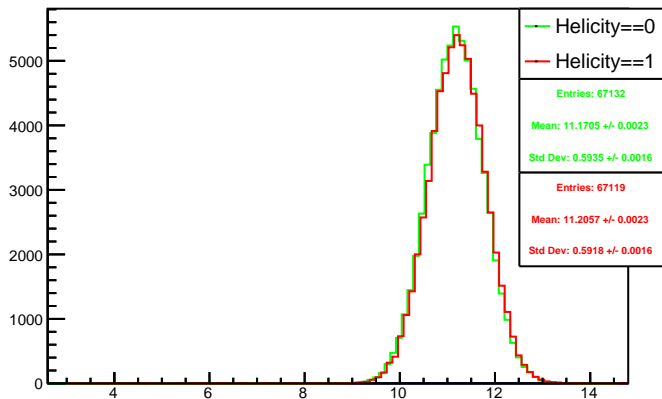

Run 4536 mpwise, acc0: All

Run 4536 mpwise, acc0: Beam OFF

Run 4536 mpwise, acc0: Beam ON, Laser ON

Run 4536 mpwise, acc0: Beam ON, Laser OFF