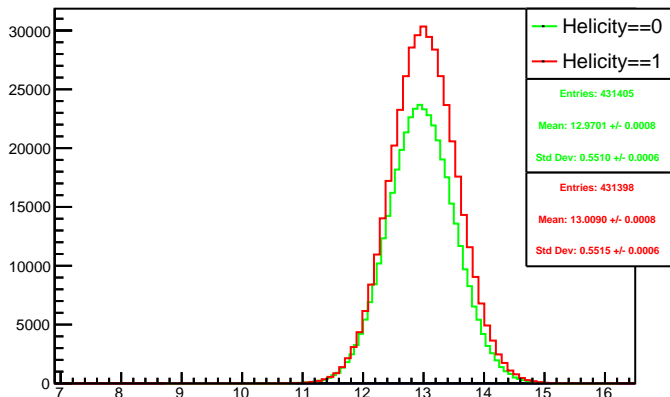

Run 4540 mpwise, acc0: All

Run 4540 mpwise, acc0: Beam OFF

Run 4540 mpwise, acc0: Beam ON, Laser ON

Run 4540 mpwise, acc0: Beam ON, Laser OFF