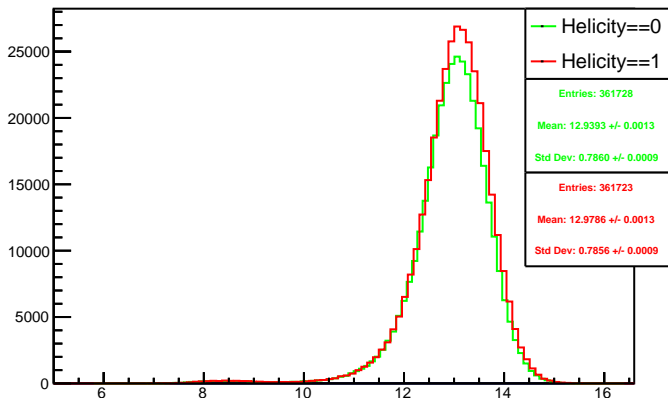

Run 4541 mpwise, acc0: All

Run 4541 mpwise, acc0: Beam OFF

Run 4541 mpwise, acc0: Beam ON, Laser ON

Run 4541 mpwise, acc0: Beam ON, Laser OFF