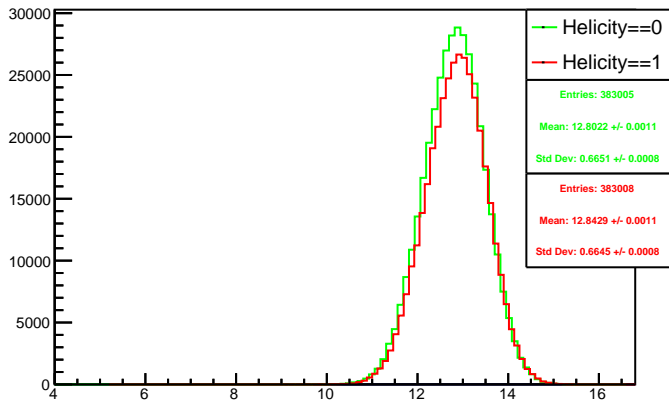

Run 4542 mpwise, acc0: All

Run 4542 mpwise, acc0: Beam OFF

Run 4542 mpwise, acc0: Beam ON, Laser ON

Run 4542 mpwise, acc0: Beam ON, Laser OFF