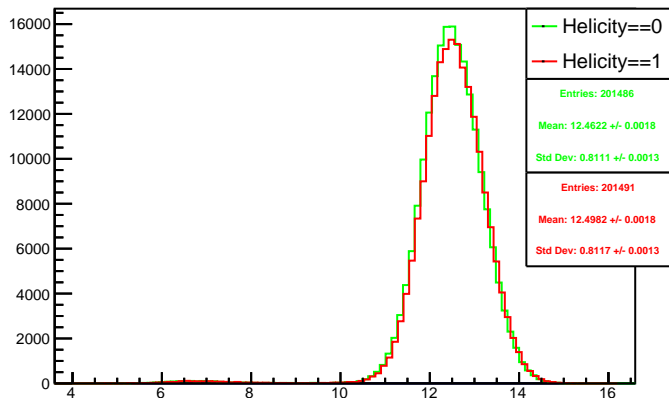

Run 4544 mpwise, acc0: All

Run 4544 mpwise, acc0: Beam OFF

Run 4544 mpwise, acc0: Beam ON, Laser ON

Run 4544 mpwise, acc0: Beam ON, Laser OFF